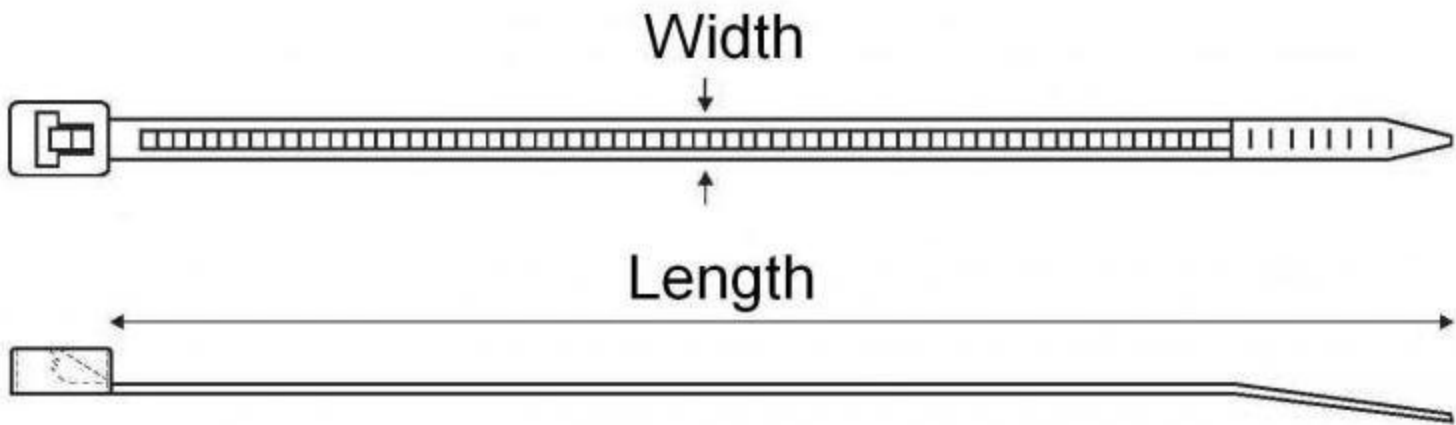

Standard Nylon Cable Tie

Material : UL approved Nylon 66,

Flame Class: 94V-2

Available Color : Natural & Black

Product details

Item No		Length		Width	Max. Bundle Dia.mm	Min Loop Tensile Strength	
Natural	Black	mm	inch	mm		lbs	kgs
ST-80S	ST-80SBK	80	3 1/8"	1.8	16	18	8
ST-80M	ST-80MBK	80	3 1/8"	2.5	16	18	8
ST-100M	ST-100MBK	100	4"	2.5	22	18	8
ST-150M	ST-150MBK	155	6 1/8"	2.5	39	18	8
ST-200M	ST-200MBK	203	8"	2.5	55	18	8
ST-250M	ST-250MBK	250	10"	2.5	68	18	8
ST-300M	ST-300MBK	300	11 7/8"	2.5	80	18	8
ST-140i	ST-140iBK	142	5 1/2"	3.6	34	40	18
ST-150i	ST-150iBK	150	6"	3.6	36	40	18
ST-200i	ST-200iBK	203	8"	3.6	52	40	18
ST-250i	ST-250iBK	250	10"	3.6	68	40	18
ST-280i	ST-280iBK	280	11"	3.6	77	40	18
ST-300i	ST-300iBK	300	11 7/8"	3.6	80	40	18
ST-370i	ST-370iBK	368	14 1/2"	3.6	105	40	18
ST-120ST	ST-120STBK	120	4 3/4"	4.6	27	50	22
ST-160ST	ST-160STBK	160	6 1/4"	4.6	39	50	22
ST-180ST	ST-180STBK	180	7"	4.8	46	50	22
ST-190ST	ST-190STBK	190	7 1/2"	4.8	49	50	22
ST-200ST	ST-200STBK	203	8"	4.8	52	50	22
ST-250ST	ST-250STBK	250	10"	4.8	68	50	22
ST-280ST	ST-280STBK	280	11"	4.8	77	50	22
ST-300ST	ST-300STBK	300	11 7/8"	4.8	83	50	22
ST-370ST	ST-370STBK	368	14 1/2"	4.8	105	50	22
ST-385ST	ST-385STBK	385	15 3/16"	4.8	110	50	22
ST-400ST	ST-400STBK	400	15 3/4"	4.8	116	50	22
ST-430ST	ST-430STBK	432	17"	4.8	125	50	22
ST-450ST	ST-450STBK	450	17 3/4"	4.8	131	50	22
ST-500ST	ST-500STBK	500	19 11/16"	4.8	147	50	22
ST-150L	ST-150LBK	150	6"	7.6	32	120	55
ST-200L	ST-200LBK	203	8"	7.6	52	120	55
ST-250L	ST-205LBK	250	10"	7.6	68	120	55
ST-300L	ST-300LBK	300	11 7/8"	7.6	80	120	55
ST-360L	ST-360LBK	360	14 3/16"	7.6	99	120	55
ST-370L	ST-370LBK	370	14 9/16"	7.6	101	120	55
ST-380L	ST-380LBK	380	15"	7.6	105	120	55
ST-400L	ST-400LBK	400	15 3/4"	7.8	116	120	55
ST-450L	ST-450LBK	450	17 3/4"	8	28	132	60
ST-500L	ST-500LBK	500	19 11/16"	8	143	132	60
ST-550L	ST-550LBK	550	21 11/16"	8	160	132	60
ST-430XL	ST-430XLBK	430	17"	9	125	175	80
ST-450XL	ST-450XLBK	450	17 3/4"	9	128	175	80
ST-550XL	ST-550XLBK	550	21 11/16"	9	160	175	80
ST-610XL	ST-610XLBK	610	24"	9	177	175	80
ST-685XL	ST-685XLBK	685	27"	9	202	175	80
ST-710XL	ST-710XLBK	710	27"	9	209	175	80
ST-762XL	ST-762XLBK	762	30"	9	227	175	80
ST-812XL	ST-812XLBK	812	32"	9	243	175	80
ST-914XL	ST-914XLBK	914	36"	9	275	175	80
ST-940XL	ST-940XLBK	940	37"	9	284	175	80
ST-1168XL	ST-1168XLBK	1168	46"	9	356	175	80
ST-1200XL	ST-1200XLBK	1200	47"	9	365	175	80