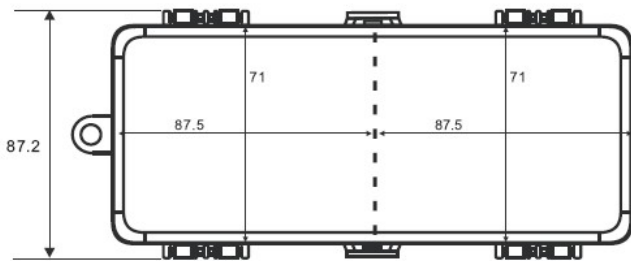

Plastic Empty Box 2 + 5

Item No. 1370373

Version 09/15

Dimension unit: mm (+/- 0.5)