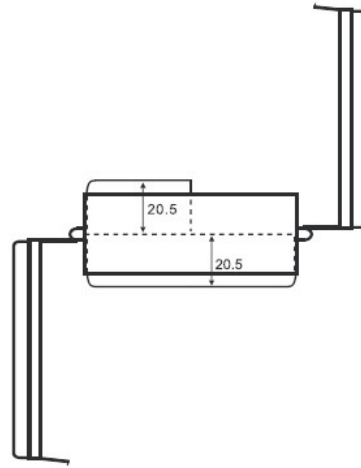

Plastic Empty Box 2 + 5

Item No. 1370373

Version 09/15

Dimension unit: mm (+/- 0.5)