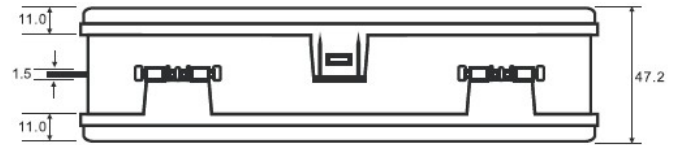

Plastic Empty Box 2 + 5

Item No. 1370373

Version 09/15

Dimension unit: mm (+/- 0.5)