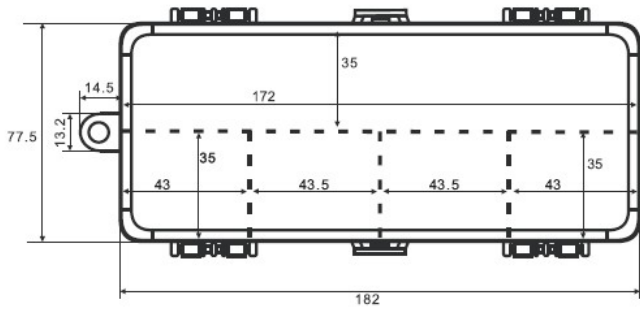

Plastic Empty Box 2 + 5

Item No. 1370373

Version 09/15

Dimension unit: mm (+/- 0.5)